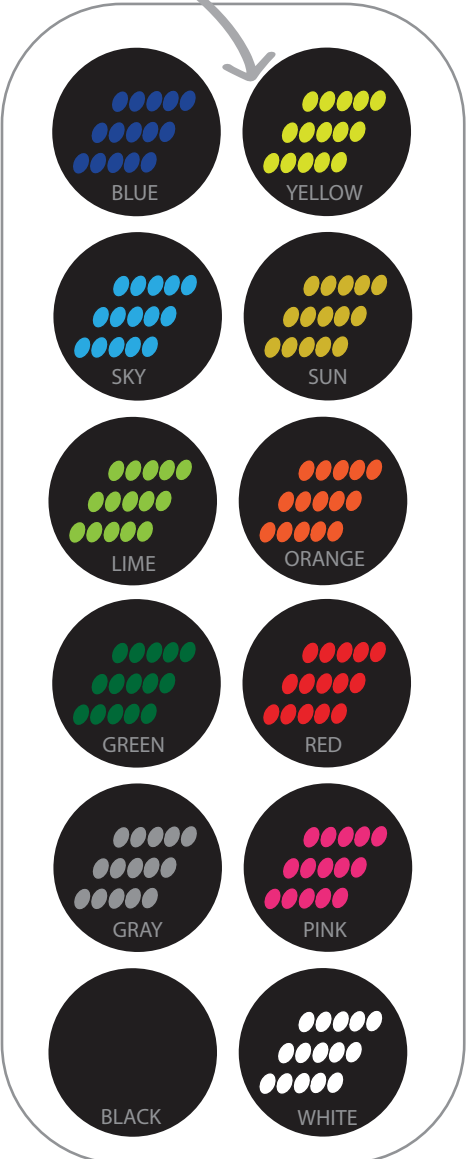

CUSTOMIZED BY ORDER

100% CUSTOM MADE PATTERNS AND COLORS

LETTERINGS

PATTERNS

LINES

STRIPES

LINE

1

6 mm

20 COLORS

STOCK
24
HOURS
 SERVICE WORLDWIDE

20 COLORS
 SOFT POLYAMIDE TUBE

LINE **1**

N LINE
 SOFT POLYESTER CORD
 12 COLORS

P LINE
 POLYESTER CORD
 10 COLORS

- WHITE
- GRAY
- COFFEE
- BRONZE
- OLIVE
- GREEN
- LIME
- YELLOW
- SUN
- ORANGE
- RED
- BORDEUX
- PINK
- LILAC
- PURPLE
- ARTIC
- SKY
- OCEAN
- MOONLIGHT
- BLACK