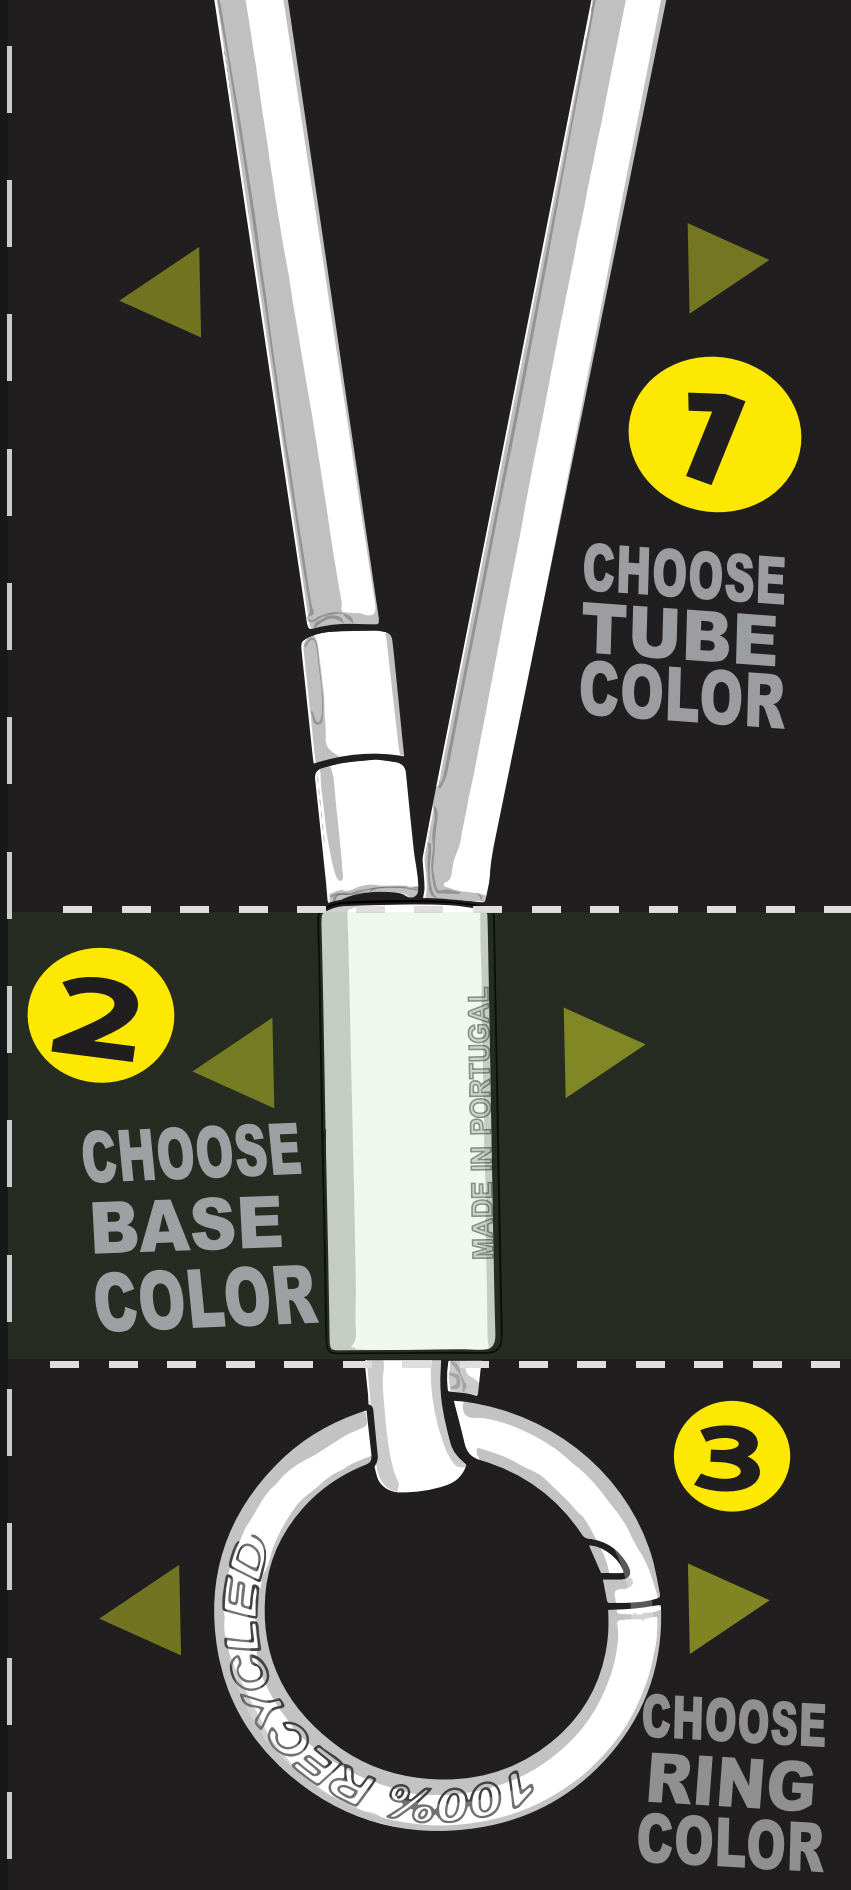

8

MODEL
TUBYARD

8.000
combinations

**SAFETY
INCLUDED**

2

**CHOOSE
BASE
COLOR**

MADE IN PORTUGAL

3

**CHOOSE
RING
COLOR**

7

**CHOOSE
TUBE
COLOR**

100% RECYCLED