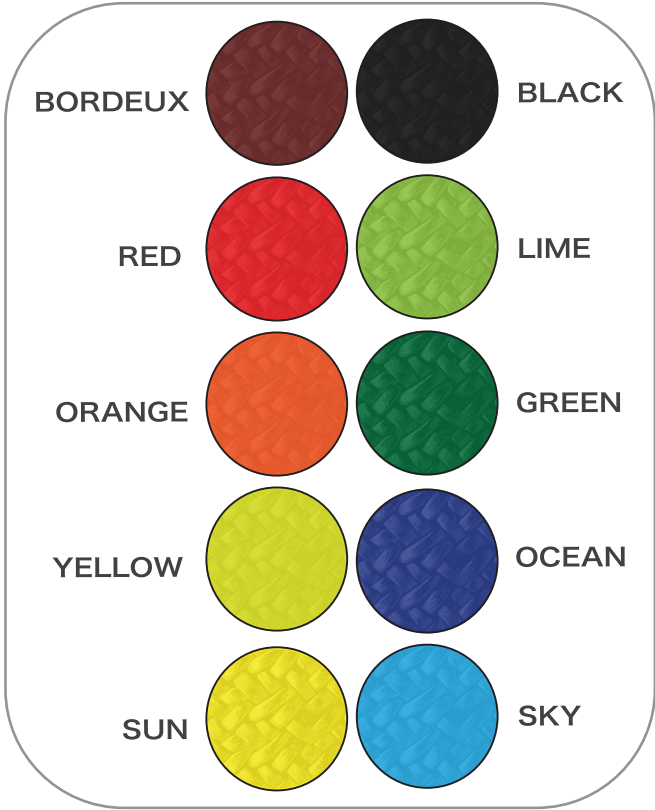

CUSTOMIZED BY ORDER

100% CUSTOM MADE PATTERNS AND COLORS

LETTERINGS

PATTERNS

LINES

STRIPES

LINE

1

6 mm

20 COLORS

STOCK
24
HOURS
 SERVICE WORLDWIDE

20 COLORS
 SOFT POLYAMIDE TUBE

LINE **1**

N LINE
 SOFT POLYESTER CORD
 12 COLORS

P LINE
 POLYESTER CORD
 10 COLORS

- WHITE
- GRAY
- COFFEE
- BRONZE
- OLIVE
- GREEN
- LIME
- YELLOW
- SUN
- ORANGE
- RED
- BORDEUX
- PINK
- LILAC
- PURPLE
- ARTIC
- SKY
- OCEAN
- MOONLIGHT
- BLACK