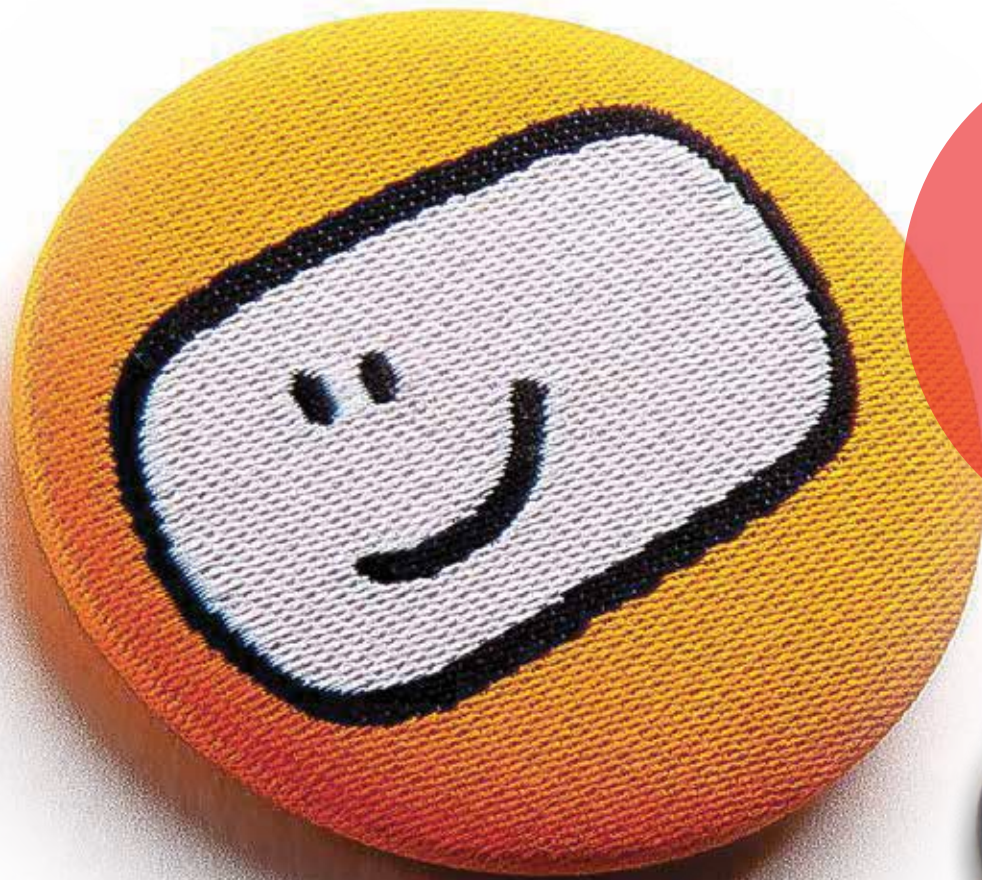

JACQUARD WOVEN
TEXTIL CUSTOMIZATION