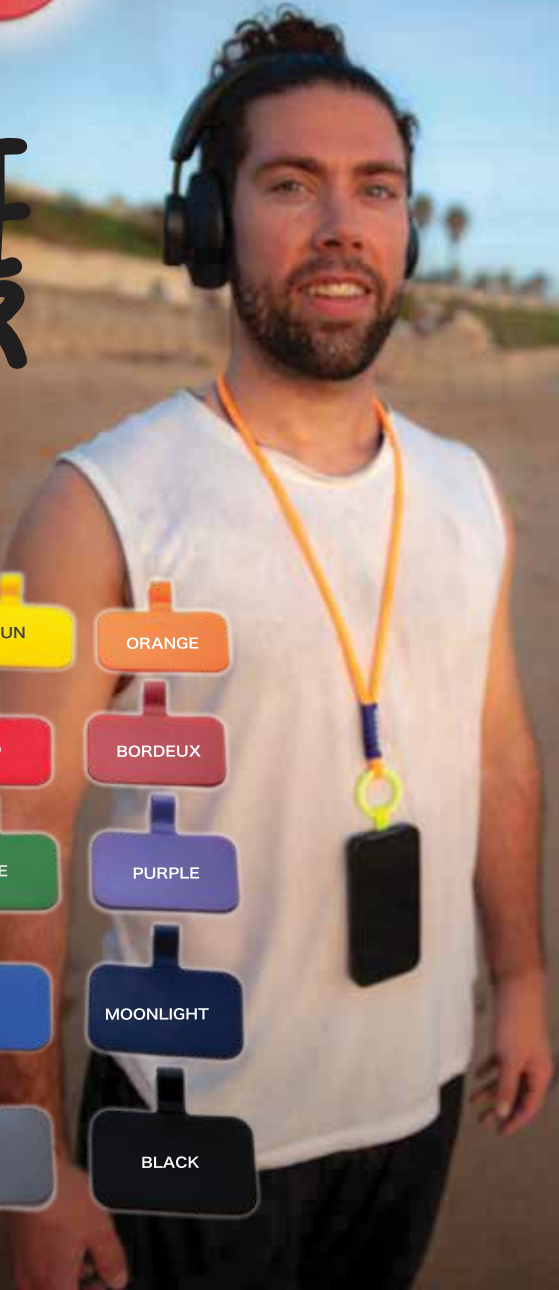

MODEL

MOBYARD ELASTIC

160.000

combinations

PRINT
MOBILE PLAIN OR PRINTED

UPGRADE INTO A
**LANYARD
MOBILE
HOLDER**

**20
COLORS**

HOT
IN
2026