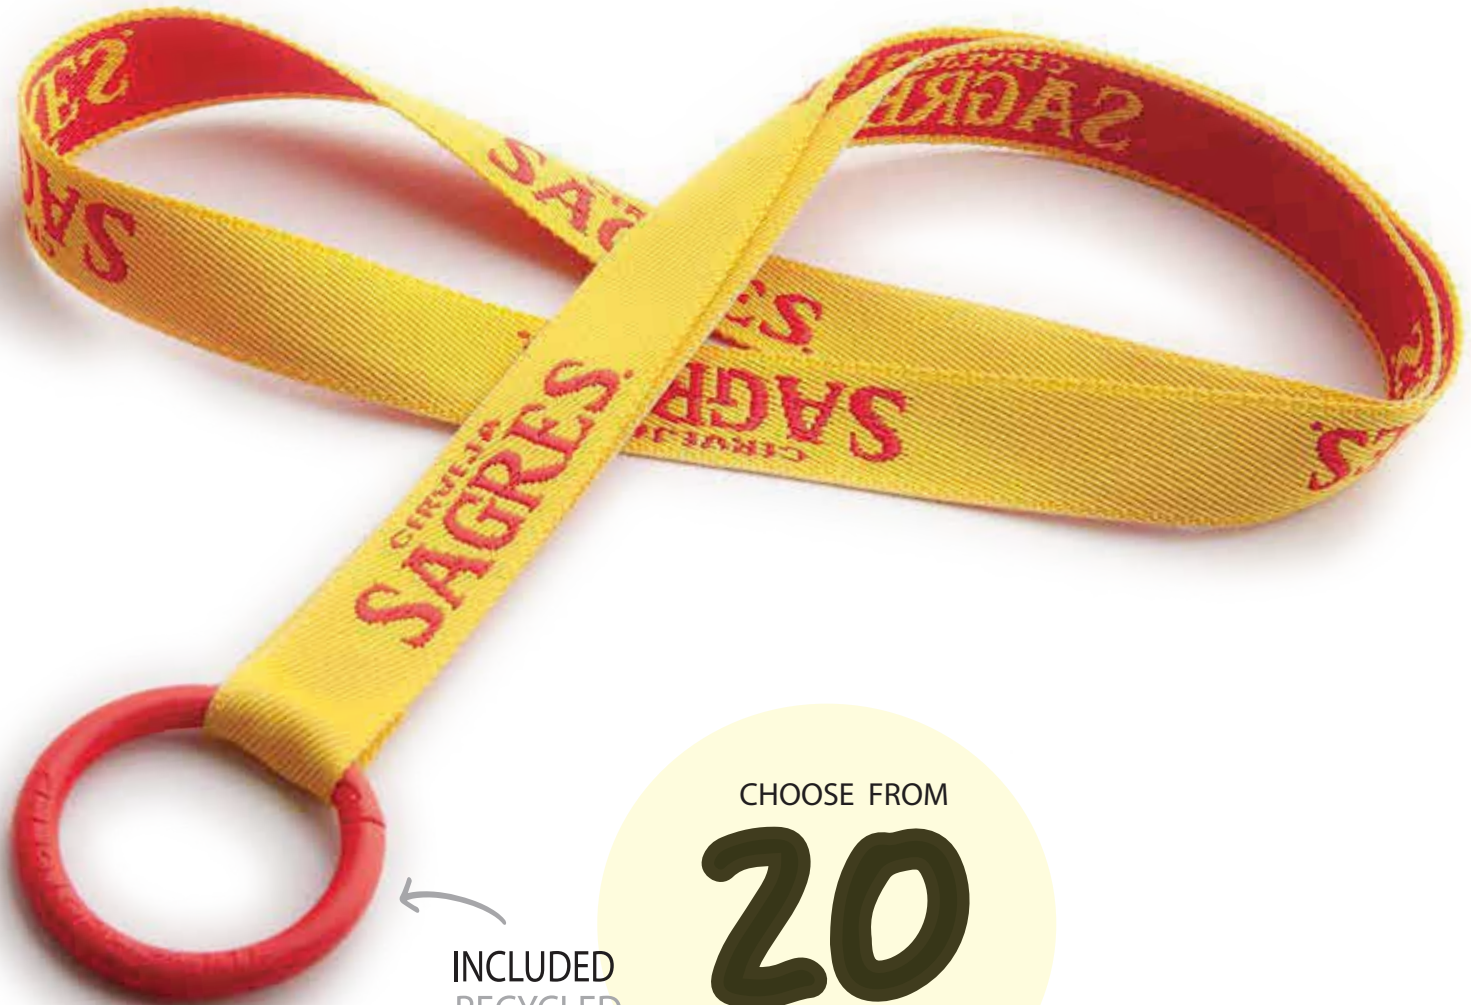

JACQUARD¹

INCLUDED
RECYCLED
HOOK

CHOOSE FROM

20
COLORS

JACQUARD WOVEN POLYESTER RIBBON IN 20 mm 2 COLORS
WITH RECYCLED RING