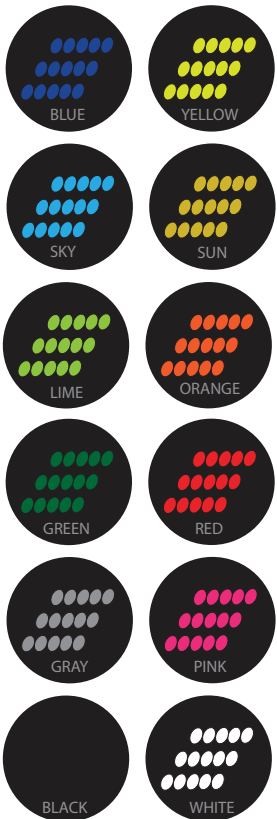

5 DAYS TRIP

81

SOFT POLYESTER CORD